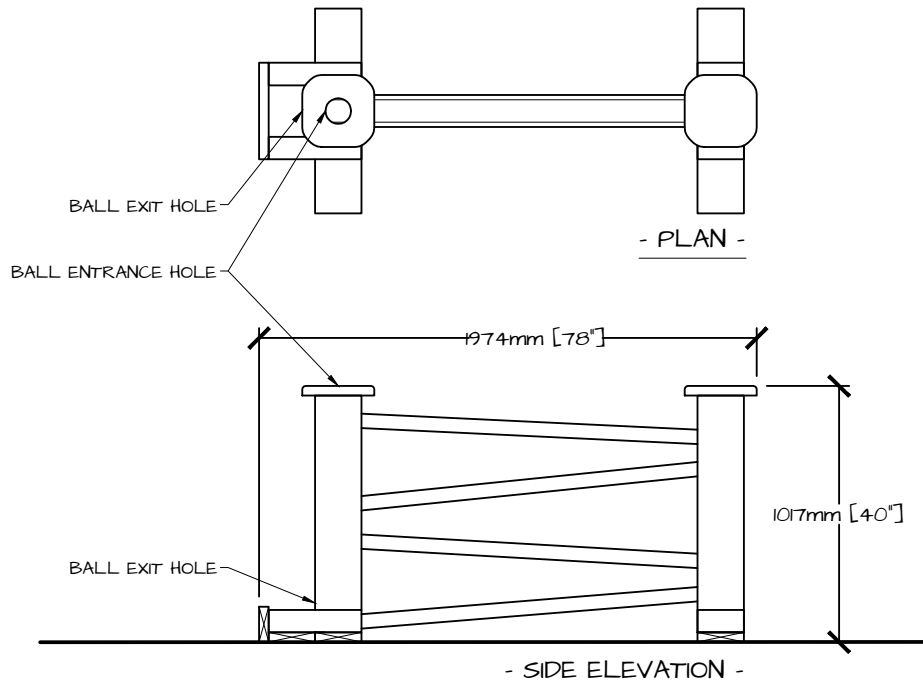

COMPONENTS

NATURE'S INSTRUMENTS NI-PG-306-01 PORTABLE BALL-TRACK TOY. NI PACKAGE INCLUDES:-

- PORTABLE BALL-TRACK TOY, FULLY ASSEMBLED: x 1
- 76mm [3"] Ø WOOD BALL: x 2
- 51mm [2"] Ø WOOD BALL: x 4

NOTES

1. USE ONLY UNDER SUPERVISION.
2. ENSURE BALL-TRACK FRAME IS SET ON STABLE GROUND BEFORE USE.
3. AT LEAST 2 ADULTS ARE NEEDED TO MOVE THE BALL-TRACK TOY.
4. ADDITIONAL BALLS OF VARYING MATERIALS (NOT SUPPLIED) MAY BE USED WITH THE BALL-TRACK TOY.
 - 4.a. ADDITIONAL BALLS MUST BE 89mm [3 1/2"] DIAMETER OR LESS.
5. FOR BEST PLAY VALUE, PROVIDE AT LEAST 4 BALLS OF VARIOUS SIZES AND DIFFERENT MATERIALS (IE. WOOD, HOLLOW ALUMINUM, RUBBER).

DETAIL

PORTABLE BALL TRACK TOY

PRODUCT NUMBER	PAGE	SCALE @ 0.5X	DRAWN	CHECKED	PHONE NUMBER
NI-PG-306-01	1 OF 1	NT.S.	JC	SE	1-877-733-7459

COPYRIGHT © 2016 NATURE'S INSTRUMENTS. DO NOT SCALE DRAWINGS. NOT FOR COMMERCIAL USE OR REPRINT WITHOUT EXPRESSED WRITTEN PERMISSION FROM NATURE'S INSTRUMENTS.