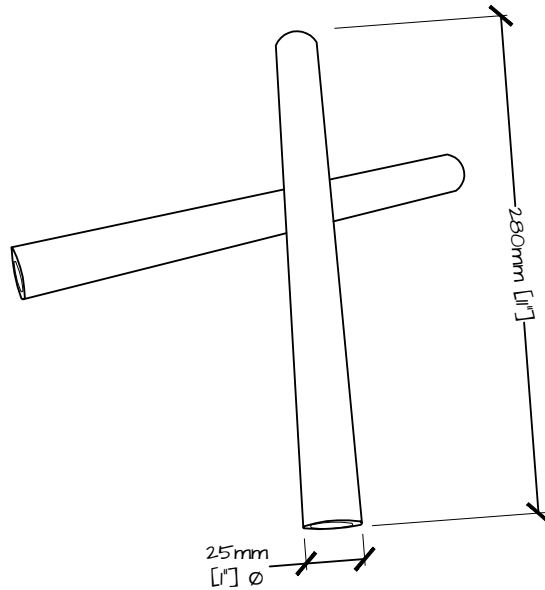

COMPONENTS

NATURE'S INSTRUMENTS NI-PG-405-01 TUBE MALLETS. NI PACKAGE INCLUDES:

- TUBE MALLETS

NOTES

1. TUBE MALLETS ARE A LOOSE PARTS PLAY COMPONENT FOR USE WITH OUTDOOR MUSICAL INSTRUMENTS.

DETAIL

TUBE MALLETS

PRODUCT NUMBER	PAGE	SCALE @ 015x	DRAWN	CHECKED	PHONE NUMBER
NI-PG-405-01	1 OF 1	NT.S.	JVK	SE	1-877-733-7459