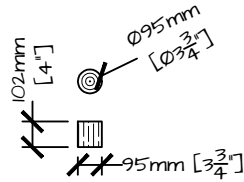

COMPONENTS

NATURE'S INSTRUMENTS NI-PG-504-01 TODDLER LOOSE-PARTS TROUGH SET. NI PACKAGE INCLUDES:-

- MEDIUM TROUGH: x 2
- SMALL TROUGH: x 4
- LARGE BLOCK: x 2
- SMALL BLOCK: x 6

NOTES

1. TROUGH SET IS A LOOSE PARTS PLAY COMPONENT.
2. SETS CONSIST OF TROUGHS AND BLOCKS OF VARIOUS SIZES TO PROMOTE CREATIVE AND CONSTRUCTION TYPE PLAY OPPORTUNITIES.
3. WATER MAY BE USED WITH THESE SETS.
4. IT IS RECOMMENDED THAT THESE SETS BE USED DURING SAND PLAY.
5. IT IS RECOMMENDED THAT SETS BE STORED INDOORS AFTER USE.

- LARGE BLOCK -

- MEDIUM TROUGH -

- SMALL TROUGH -

- SMALL BLOCK -

DETAIL

TODDLER LOOSE PARTS TROUGH SET

| PRODUCT NUMBER | PAGE | SCALE @ .05X | DRAWN | CHECKED | PHONE NUMBER |
|----------------|--------|--------------|-------|---------|----------------|
| NI-PG-504-01 | 1 OF 1 | NT.S. | RI | SE | 1-877-733-7459 |