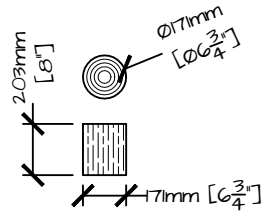

COMPONENTS

NATURE'S INSTRUMENTS NI-PG-504-01 TODDLER LOOSE-PARTS TROUGH SET. NI PACKAGE INCLUDES:-

- MEDIUM TROUGH: x 2
- SMALL TROUGH: x 4
- LARGE BLOCK: x 2
- SMALL BLOCK: x 6

NOTES

1. TROUGH SET IS A LOOSE PARTS PLAY COMPONENT.
2. SETS CONSIST OF TROUGHS AND BLOCKS OF VARIOUS SIZES TO PROMOTE CREATIVE AND CONSTRUCTION TYPE PLAY OPPORTUNITIES.
3. WATER MAY BE USED WITH THESE SETS.
4. IT IS RECOMMENDED THAT THESE SETS BE USED DURING SAND PLAY.
5. IT IS RECOMMENDED THAT SETS BE STORED INDOORS AFTER USE.

- LARGE BLOCK -

- MEDIUM TROUGH -

- SMALL TROUGH -

- SMALL BLOCK -

DETAIL

TODDLER LOOSE PARTS TROUGH SET

| PRODUCT NUMBER | PAGE | SCALE @ .05X | DRAWN | CHECKED | PHONE NUMBER |
|----------------|--------|--------------|-------|---------|----------------|
| NI-PG-504-01 | 1 OF 1 | NT.S. | RI | SE | 1-877-733-7459 |