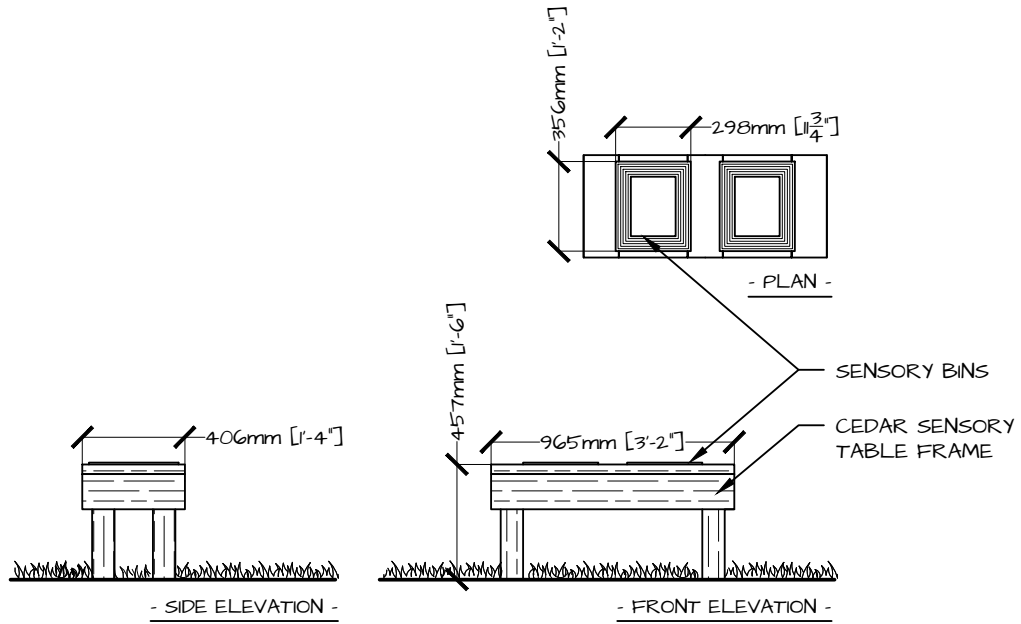

COMPONENTS

NATURE'S INSTRUMENTS NI-PG-505-01.01 TWO-BIN SENSORY TABLE.

- ASSEMBLED SENSORY BIN TABLE: X 1
- REMOVABLE PLASTIC BINS: X 2

NOTES

1. SENSORY TABLE IS MOVABLE.
2. PLACE ON STABLE, LEVEL GROUND.
3. BINS ARE REMOVABLE.

DETAIL

TWO BIN SENSORY TABLE

PRODUCT NUMBER	PAGE	SCALE @ .05X	DRAWN	CHECKED	PHONE NUMBER
NI-PG-505-01.01	1 OF 1	N.T.S.	RI	SE	1-877-733-7459